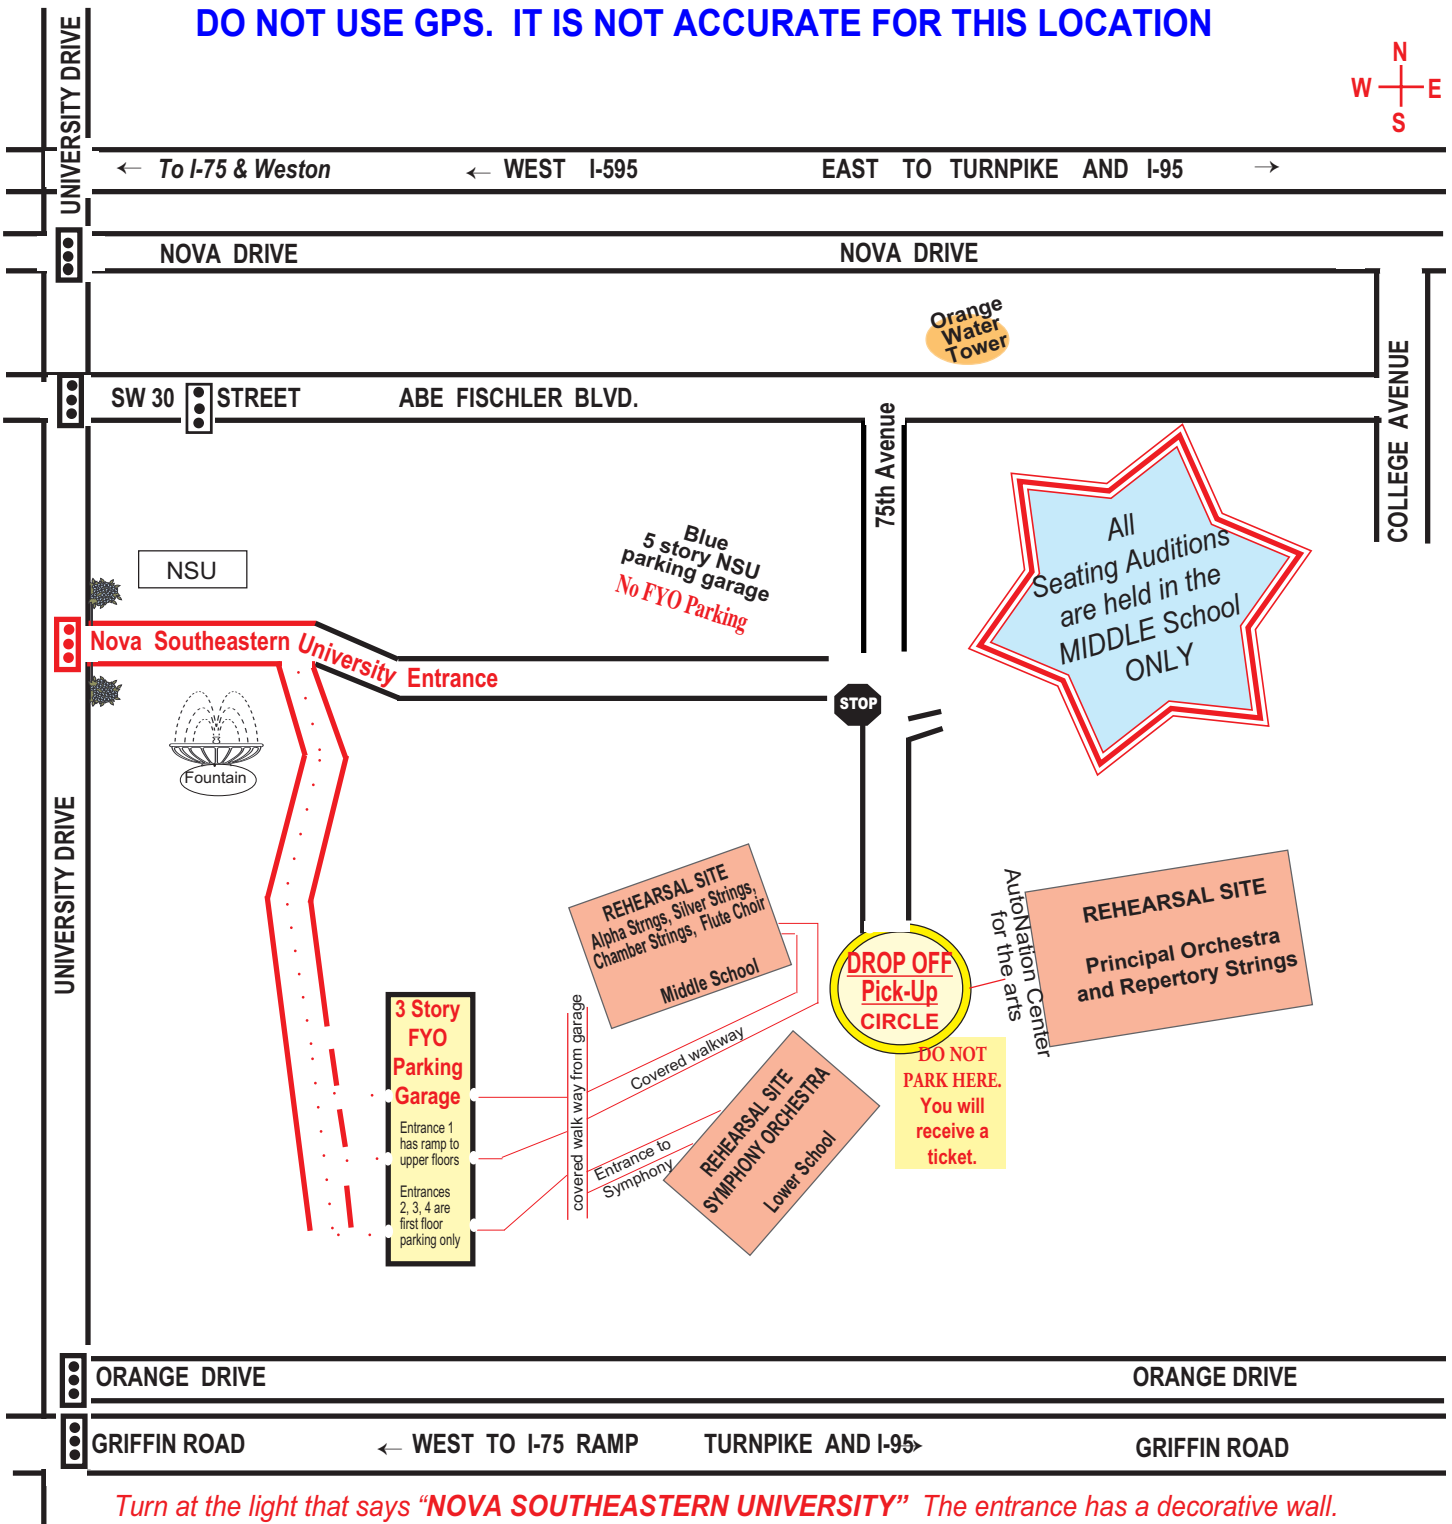

FYO Seating and Rehearsal Map to West Parking Garage

This is the garage parking map for Florida Youth Orchestra. The Middle School is for; iPLAY, Alpha Strings, Silver Strings, Chamber Strings, Flute Choir. The Lower School is only for the Symphony Orchestra, they will rehearse in the cafeteria/gym. Access thru the West white gate leading directly to the gym. The Autonation Building is where Repertory Strings and Principal Orchestra rehearse.